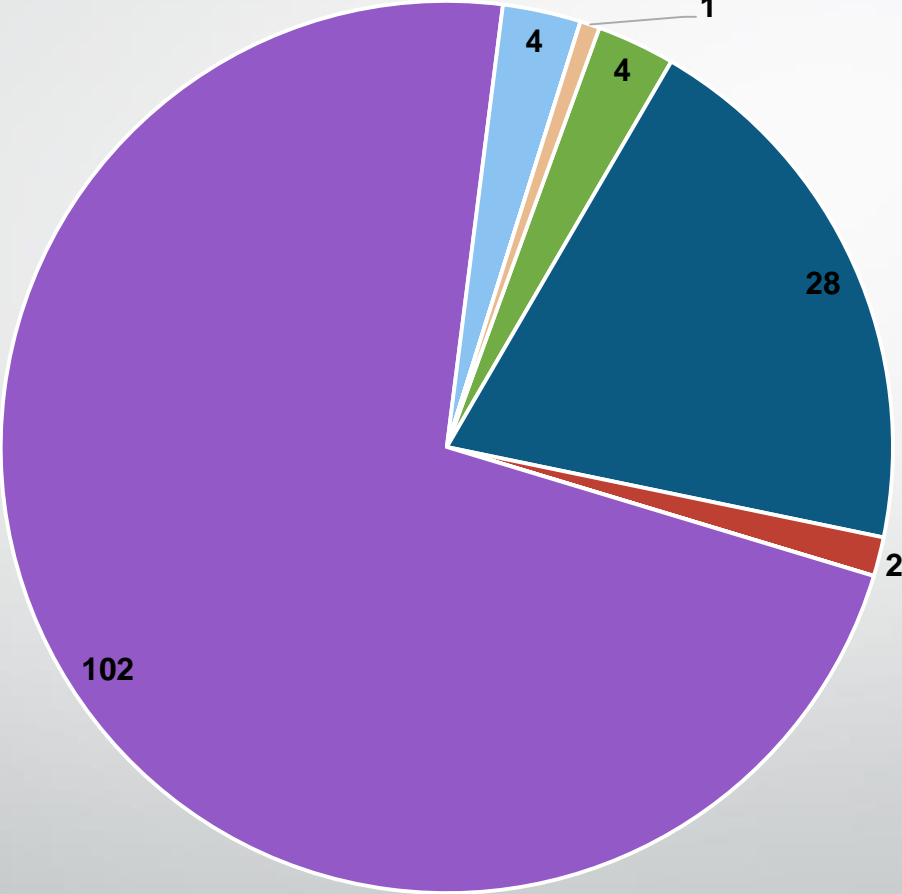

PsyD Program Enrollment: entering 2009/10-2016/17

- American Indian or Alaska Native
- Asian
- Black or African American
- Hispanic/Latino
- Native Hawaiian or other Pacific Islander
- White
- Two or more races
- Race/Ethnicity Unknown
- Nonresident alien