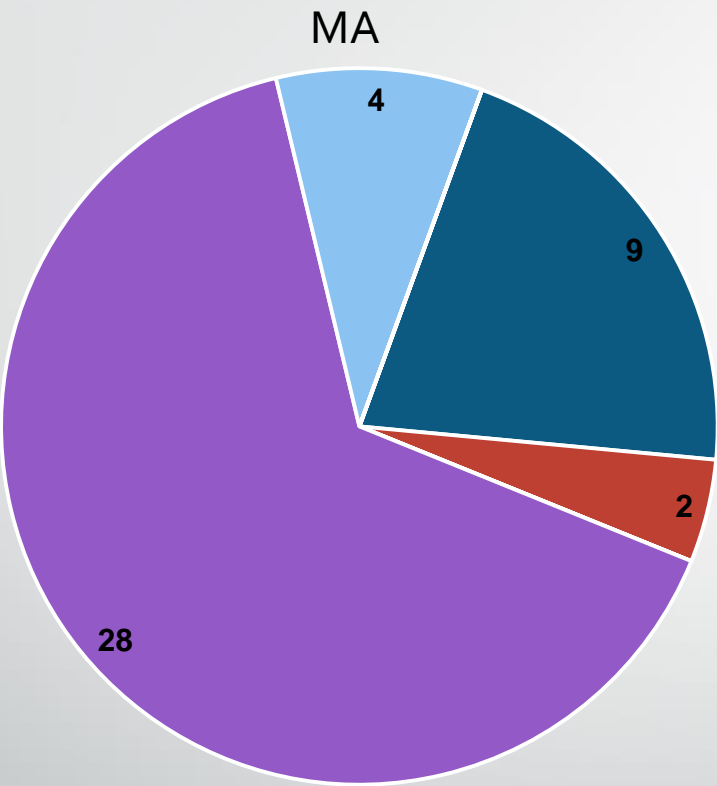

MiSPP Enrollment Data Report

October 2016

Fall 2016 Enrollment as reported to IPEDS*

*Integrated Postsecondary Education Data System
U.S. Department of Education

Enrollment Entering 2016/17 by Program

- American Indian or Alaska Native
- Asian
- Black or African American
- Hispanic/Latino
- Native Hawaiian or other Pacific Islander
- White
- Two or more races
- Race/Ethnicity Unknown
- Nonresident alien

MA Program enrollment entering 2011/12-2016/17

- American Indian or Alaska Native
- Asian
- Black or African American
- Hispanic/Latino
- Native Hawaiian or other Pacific Islander
- White
- Two or more races
- Race/Ethnicity Unknown
- Nonresident alien

MA Program: between 2010/11 – 2015/16

Withdrawal Data

Dismissal Data

- American Indian or Alaska Native
- Black or African American
- Native Hawaiian or other Pacific Islander
- Two or more races

- Asian
- Hispanic/Latino
- White
- Race/Ethnicity Unknown