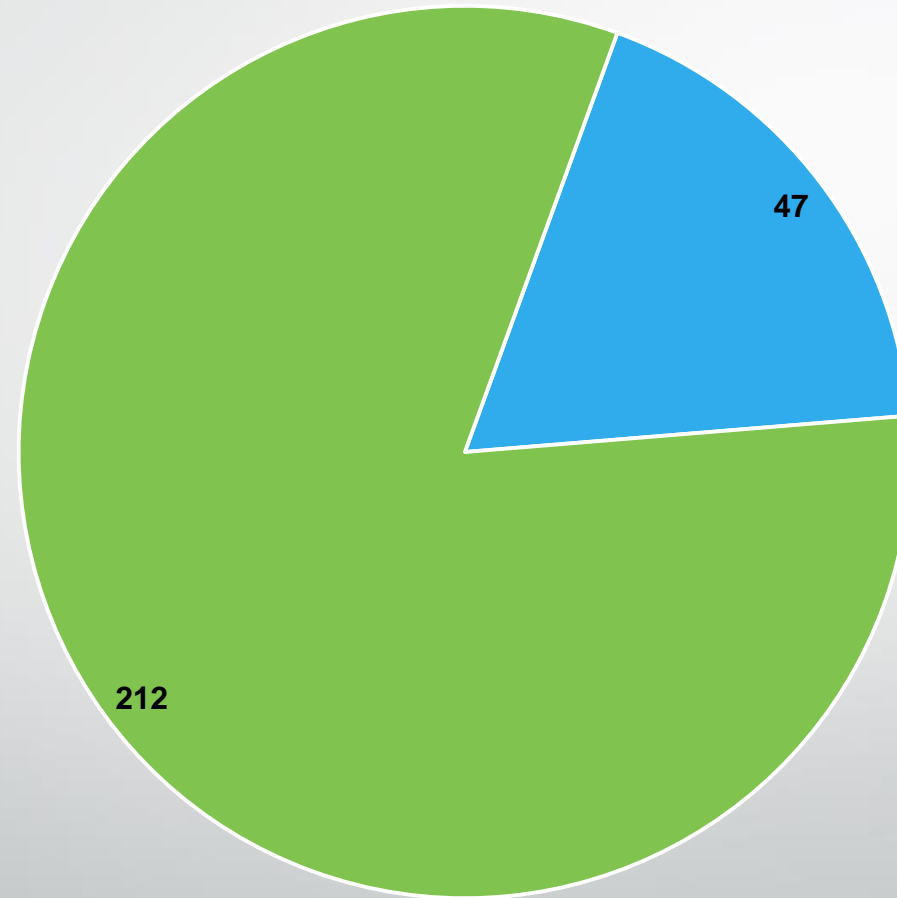

MA Degrees Awarded 2011 through 2016

■ Male ■ Female