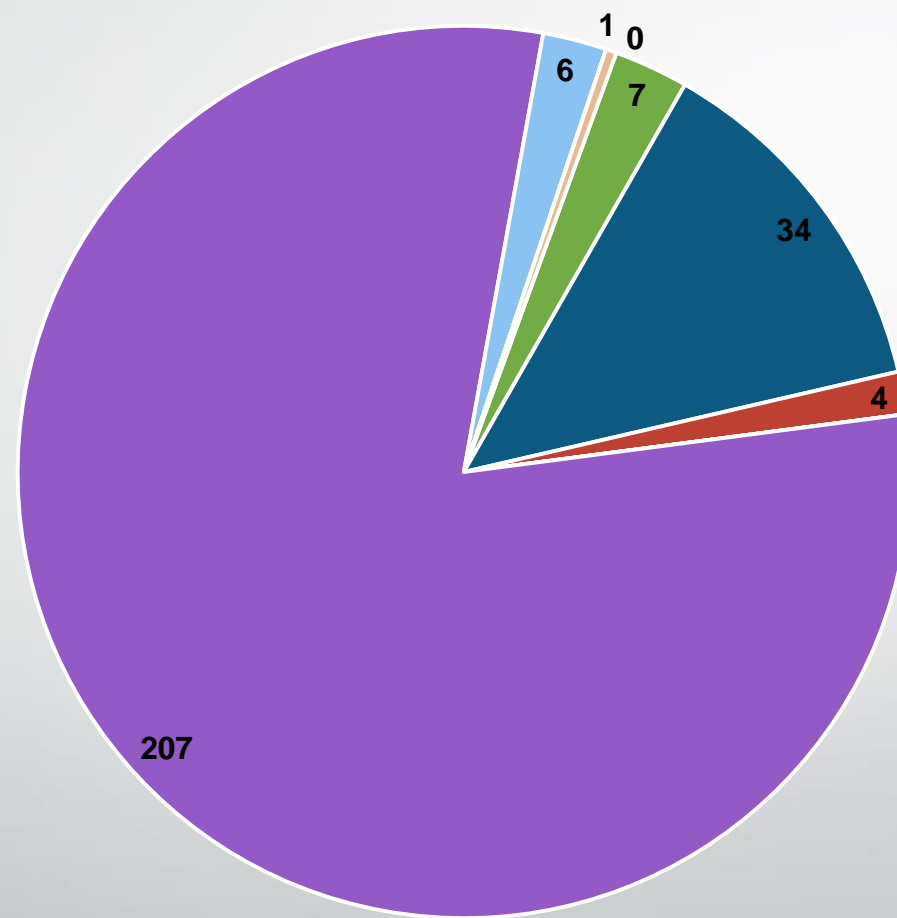

MA Degrees Awarded 2011 through 2016

- American Indian or Alaska Native
- Asian
- Black or African American
- Hispanic/Latino
- Native Hawaiian or other Pacific Islander
- White
- Two or more races
- Race/Ethnicity Unknown
- Nonresident alien