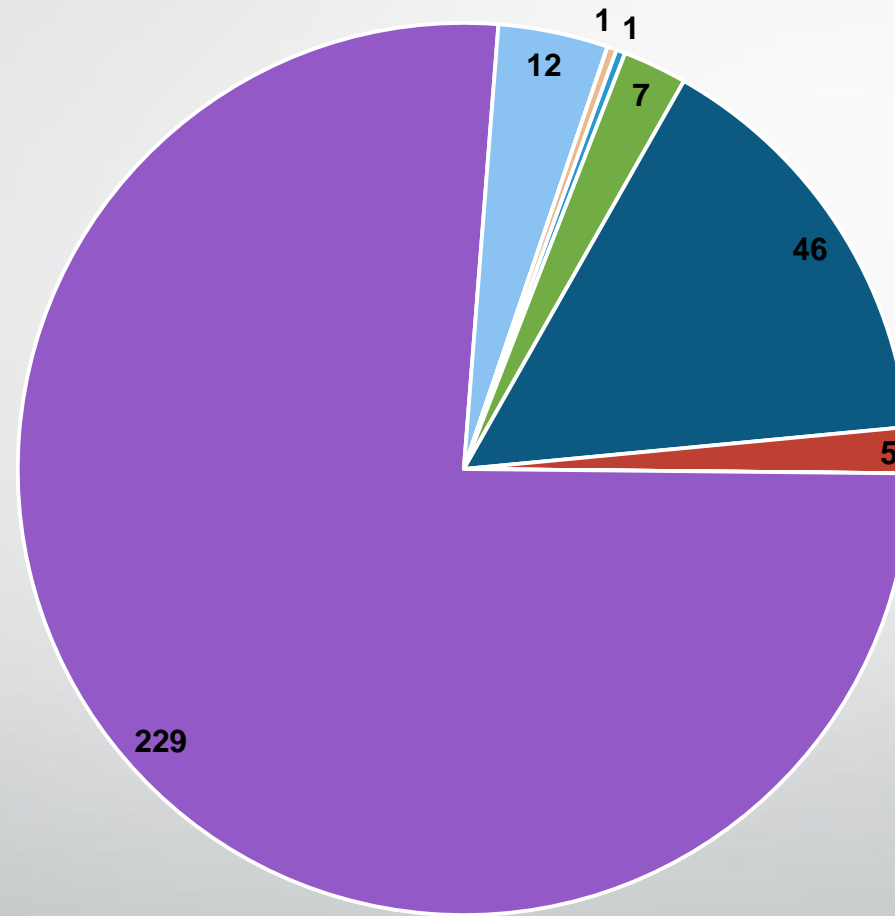

MiSPP Enrollment Data Report

October 2016

Fall 2016 Enrollment as reported to IPEDS*

*Integrated Postsecondary Education Data System
U.S. Department of Education

Enrollment Entering 2016/17 by Program

- American Indian or Alaska Native
- Asian
- Black or African American
- Hispanic/Latino
- Native Hawaiian or other Pacific Islander
- White
- Two or more races
- Race/Ethnicity Unknown
- Nonresident alien

MA Program enrollment entering 2011/12-2016/17

- American Indian or Alaska Native
- Asian
- Black or African American
- Hispanic/Latino
- Native Hawaiian or other Pacific Islander
- White
- Two or more races
- Race/Ethnicity Unknown
- Nonresident alien

MA Program: between 2010/11 – 2015/16

Withdrawal Data

Dismissal Data

- American Indian or Alaska Native
- Black or African American
- Native Hawaiian or other Pacific Islander
- Two or more races

- Asian
- Hispanic/Latino
- White
- Race/Ethnicity Unknown