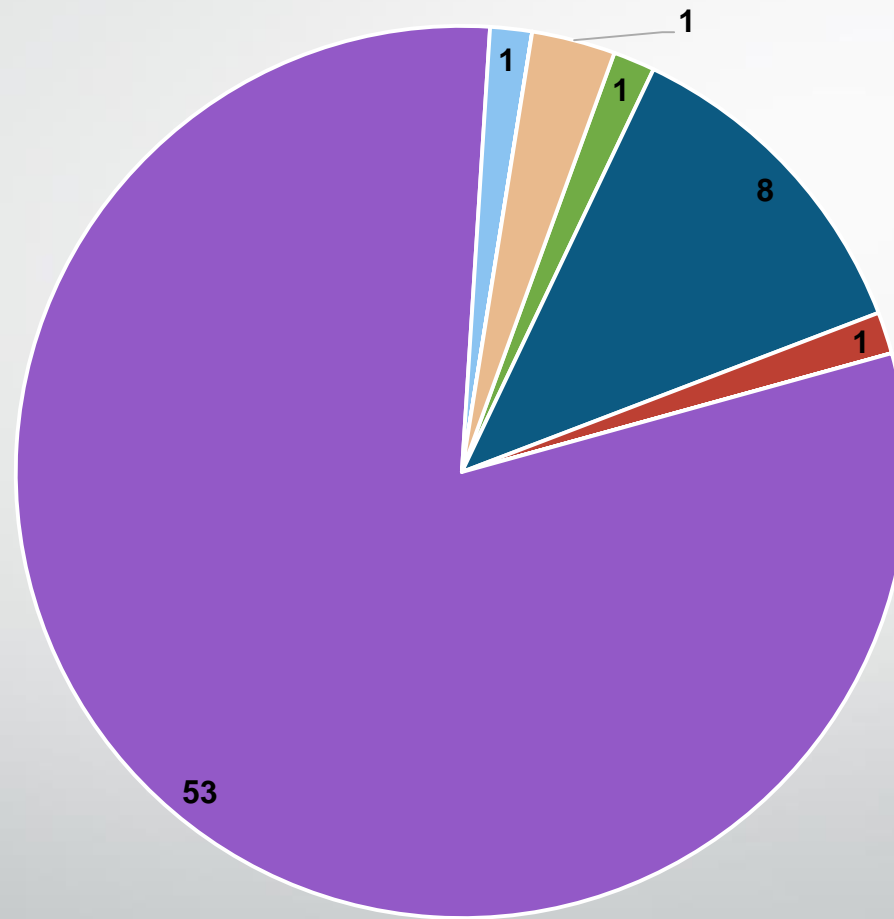

PsyD Degrees Awarded

Entering cohorts 2008 through 2012

- American Indian or Alaska Native
- Asian
- Black or African American
- Hispanic/Latino
- Native Hawaiian or other Pacific Islander
- White
- Two or more races
- Race/Ethnicity Unknown
- Nonresident alien