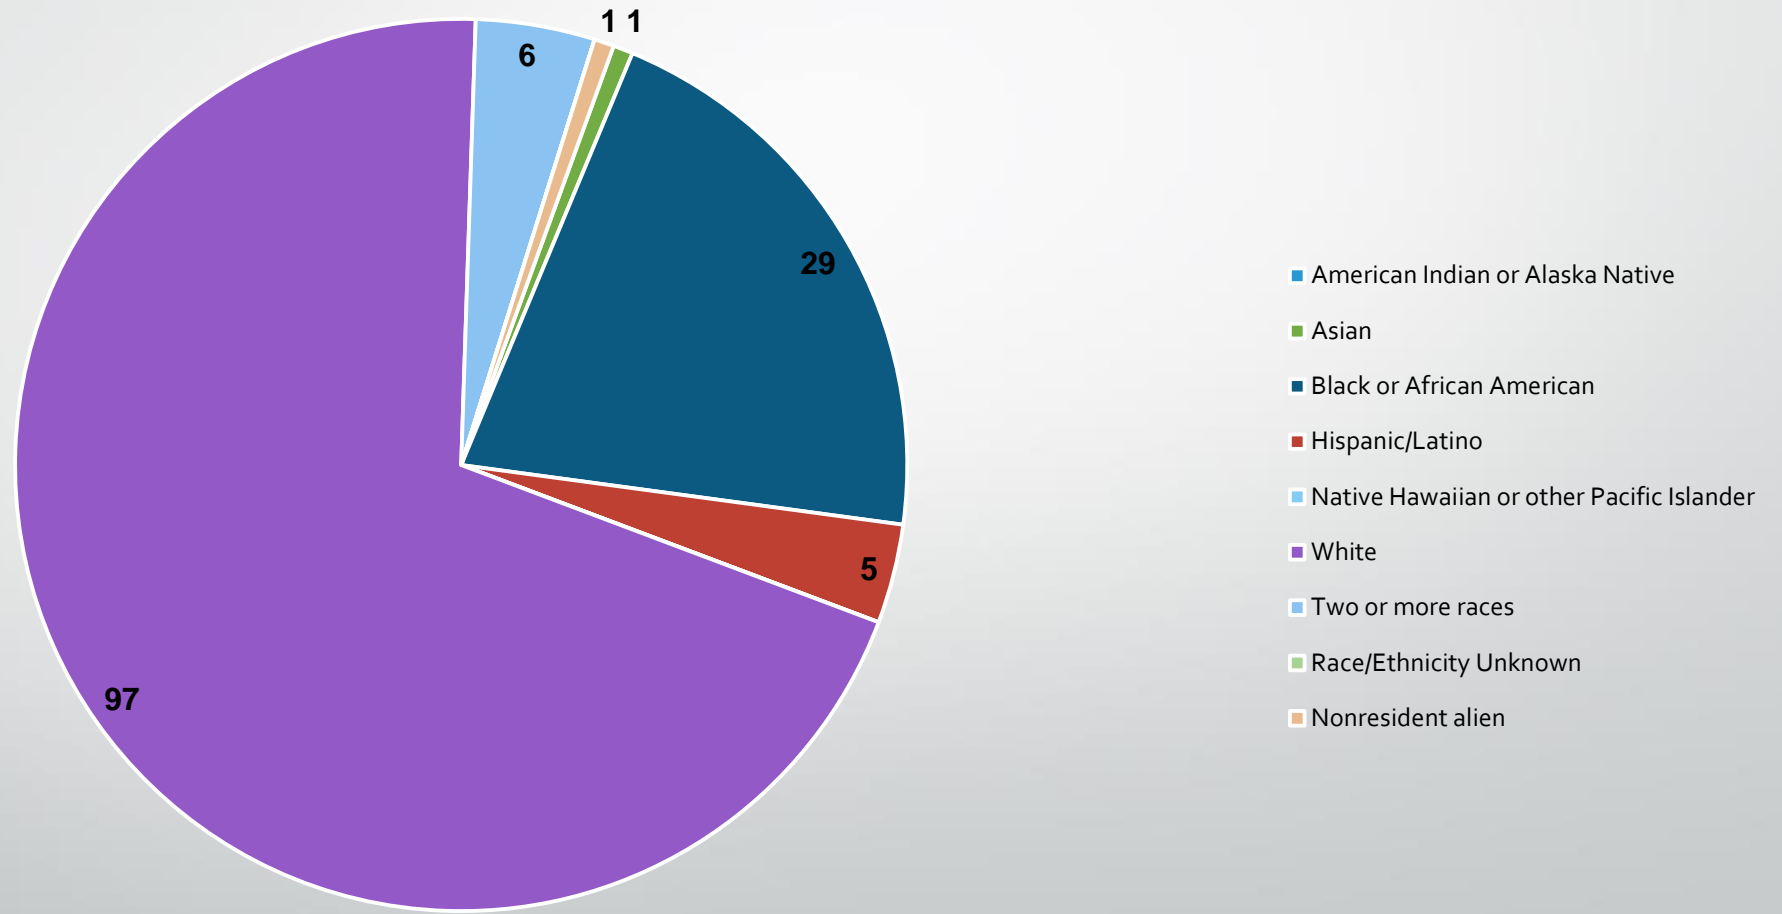

MiSPP Enrollment Data Report

October 2016

Fall 2016 Enrollment as reported to IPEDS*

*Integrated Postsecondary Education Data System
U.S. Department of Education

Enrollment Entering 2016/17 by Program

- American Indian or Alaska Native
- Asian
- Black or African American
- Hispanic/Latino
- Native Hawaiian or other Pacific Islander
- White
- Two or more races
- Race/Ethnicity Unknown
- Nonresident alien

MA Program enrollment entering 2011/12-2016/17

- American Indian or Alaska Native
- Asian
- Black or African American
- Hispanic/Latino
- Native Hawaiian or other Pacific Islander
- White
- Two or more races
- Race/Ethnicity Unknown
- Nonresident alien

MA Program: between 2010/11 – 2015/16

Withdrawal Data

Dismissal Data

- American Indian or Alaska Native
- Black or African American
- Native Hawaiian or other Pacific Islander
- Two or more races

- Asian
- Hispanic/Latino
- White
- Race/Ethnicity Unknown